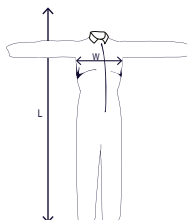

SMS Protective Coverall

GW900

50 GSM-SMS Material

Features

- Collared
- Lightweight & breathable
- Elastic lower back, wrist & ankles for improved fit
- Two-way zipper and sealable front flap for better protection

Applications

- Agriculture
- General Industry
- Painting
- Cleaning
- Gardening

Technical Data

Coverall Material	Spunbond + Meltblown + Spunbond
GSM	50
Coverall Color	White
Closure Type	Two-Way Zipper
Zipper Flap	Yes
Care Instructions	One time use
Series	Industrial Coverall

Packing

Each	<i>Polybag</i>
Inner	1
Case	25
Case Size	20.4"x12.5"x11.8" / 52x32x30 cm
Case Weight	6 Kgs / 15.24 Lb

Dimensions

Sizing Chart / Tabla de Medidas			
Size / Talla	Chest / Pecho	Height / Altura	Weight / Peso
S	33" - 36" (84-92cm)	5'3" - 5'6" (162-170cm)	90.3-130 lbs (41-59kg)
M	36" - 39" (92-100cm)	5'6" - 5'9" (168-176cm)	120-170 lbs (54-77kg)
L	39" - 43" (100-108cm)	5'8" - 6'0" (174-182cm)	150-200 lbs (68-91kg)
XL	43" - 46" (108-116cm)	5'11" - 6'2" (180-188cm)	180-230 lbs (82-104kg)
2XL	46" - 49" (116-124cm)	6'1" - 6'4" (186-194cm)	200-250 lbs (91-113kg)
3XL	49" - 52" (124-132cm)	6'3" - 6'7" (192-200cm)	240-280 lbs (109-127kg)