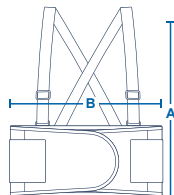

Technical Data

| | |
|----------------------------|-----------------------|
| Back Panel Material | Polyester |
| Color | Black |
| Suspenders Material | Polyester |
| Suspenders Type | Adjustable Suspenders |
| Buckle Material | Plastic |
| Side Bands Material | Nylon & Spandex |
| Side Bands | 2 |

• **Elastic Adjustable Suspenders**

• **4.5" Wide Elastic Side Bands for Custom Fit**

• **8" Wide Heavy Duty Back Panel**

Packing

| | |
|--------------------|-------------------------------------|
| Each | <i>Zip line bag</i> |
| Inner | 1 |
| Case | 36 |
| Case Size | 16.9"x14.7"x15.5" / 43x37.5x39.5 cm |
| Case Weight | 11 Kgs / 24.2 Lb |

Zip Line Bag

Dimensions

| Sizing Chart / Tabla de Medidas | |
|---------------------------------|------------------------|
| Size Talla | Fits Waists Cintura |
| S | 28" - 36" (71-91cm) |
| M | 35" - 39" (89-99 cm) |
| L | 38" - 43" (97-109 cm) |
| XL | 42" - 48" (107-122 cm) |