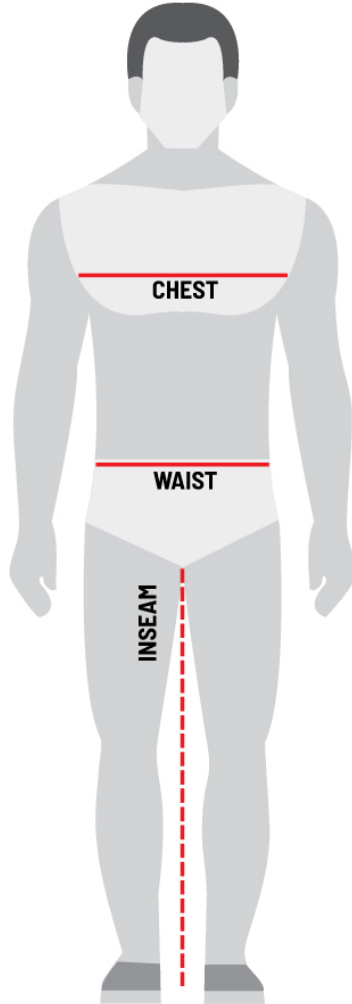

Men's Sizing Guide

SIZE	S	M	L	XL	2XL	3XL	4XL	5XL
WAIST	28-30	32-34	36-38	40-42	44-46	48-50	52-54	56-58
CHEST	34-36	38-40	42-44	46-48	50-52	54-56	58-60	62-64
SHORT: 5'4" - 5'7"	REGULAR: 5'8" - 5'11"			TALL: 6' - 6'3"		X-TALL: 6'4" - 6'7"		