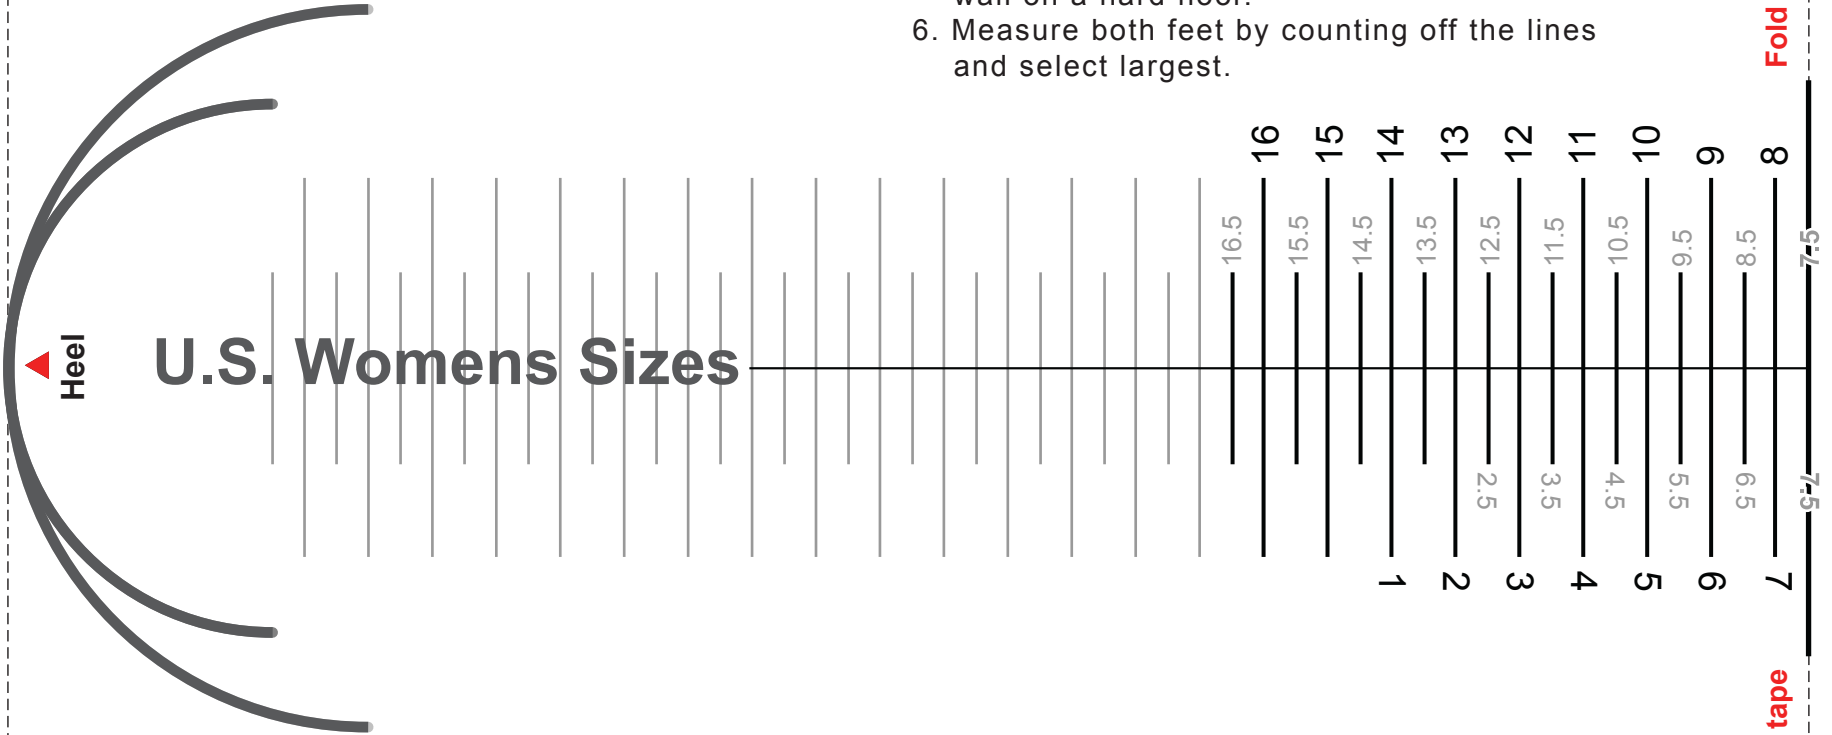

**CONSTRUCTION
GEAR.COM™**

Shoe Sizing Guide

1. Print 2 copies of this sheet.
2. Print in Landscape mode and select to print Actual Size.
3. MEASURE the ruler guides at the bottom of this page to ensure correct sizing.
4. FOLD the ends where indicated & TAPE the dark lines together.
5. Place the heel side of the printout against a wall on a hard floor.
6. Measure both feet by counting off the lines and select largest.

Fold paper here and place against wall

Fold paper here and tape

* Measure the ruler guides below to ensure the printout is to size.

Inches

Centimeters

Fold paper here and tape